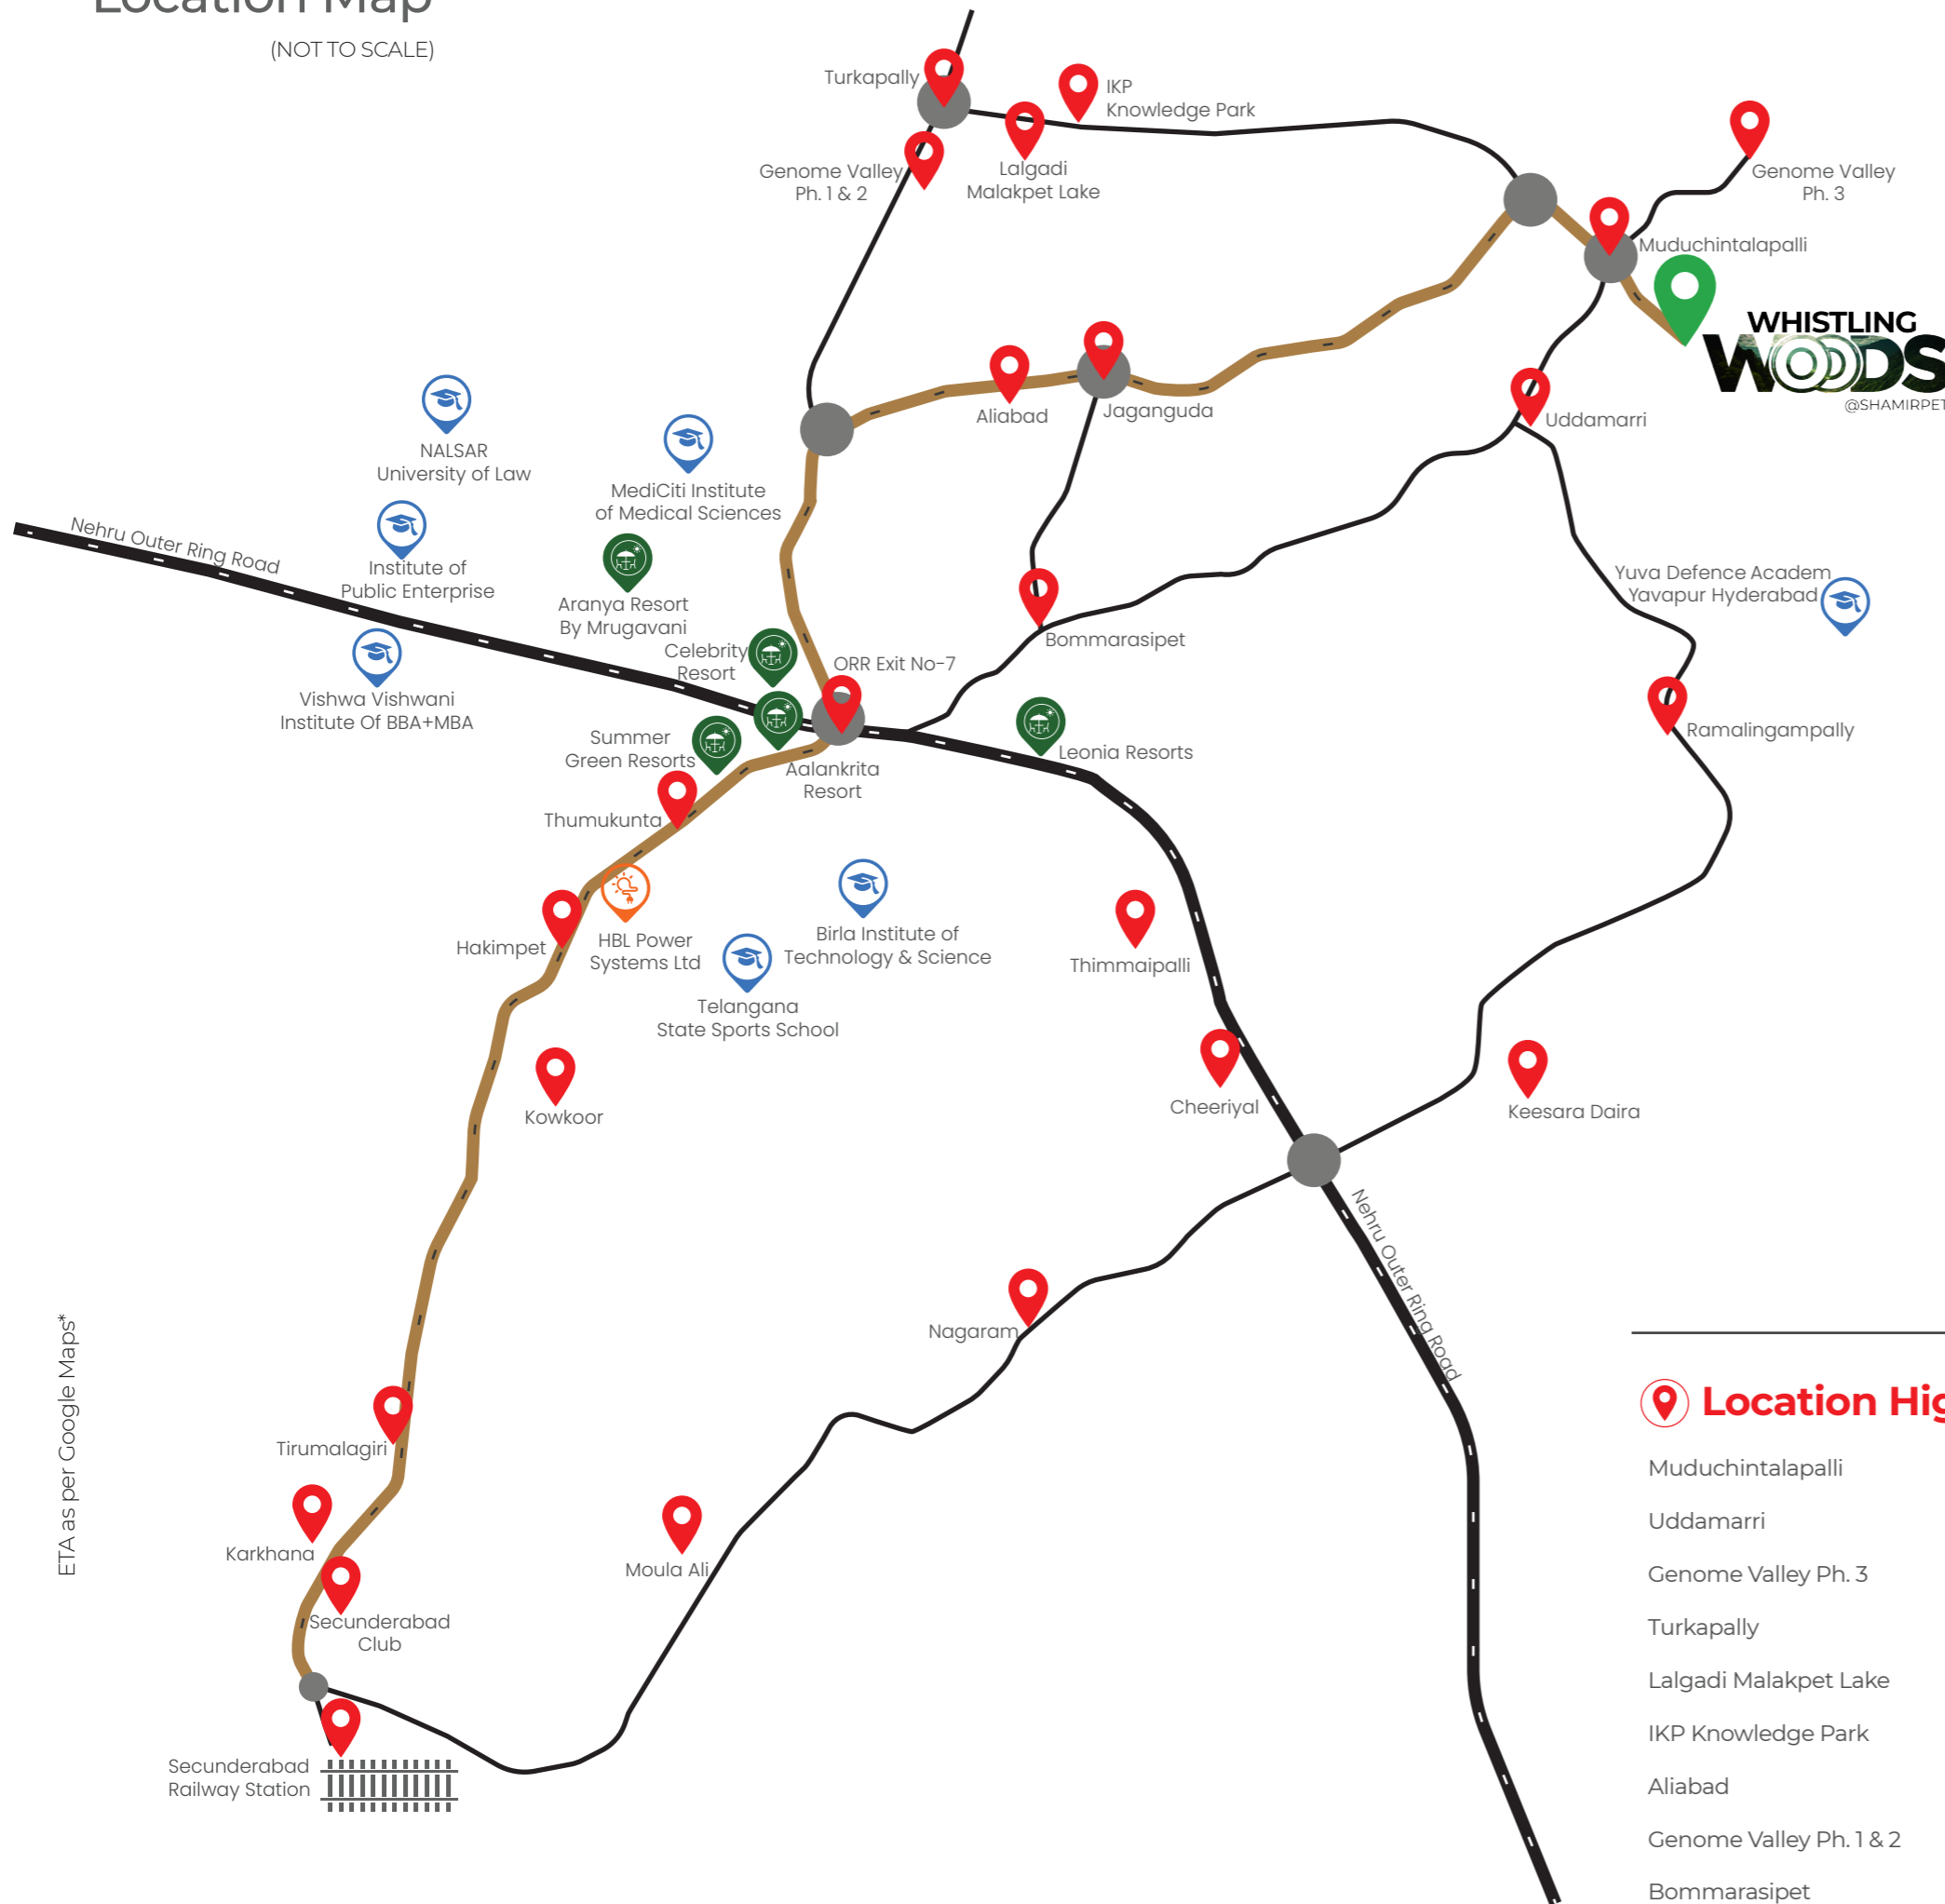

(NOT TO SCALE)

Close Proximity to ORR & RRR

Resorts

Celebrity Resort	-	24 mins
Leonia Resort	-	26 mins
Aranya Resort by Mrugavani	-	26 mins
Aalankrita Resort	-	27 mins
Summer Green Resort	-	28 mins

Institutes

Location Highlights

Muduchintalapalli	-	05 mins	ORR Exit No-7	-	30 mins
Uddamarri	-	08 mins	Thumukunta	-	33 mins
Genome Valley Ph. 3	-	13 mins	Hakimpet	-	35 mins
Turkapally	-	15 mins	Kowkooor	-	40 mins
Lalgadi Malakpet Lake	-	17 mins	Tirumalagiri	-	45 mins
IKP Knowledge Park	-	17 mins	Karkhana	-	50 mins
Aliabad	-	18 mins	Secunderabad Club	-	53 mins
Genome Valley Ph. 1 & 2	-	21 mins	Secunderabad Railway Station	-	01 hr
Bommarasipet	-	23 mins			